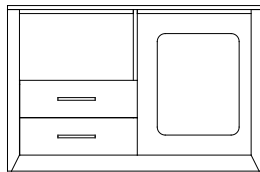

X-228 Dining Table

X-227 Wardrobe

Comfort Inn Collection

X-200 DI
Double Headboard (Inn)
56" x 48" x 1.5"

X-200 KI
King Headboard (Inn)
78" x 48" x 1.5"

X-200 KT
Headboard with Side Panels (Tall)
118" x 60" x 3.75"

X-200 QI
Double Headboard (Inn)
62" x 48" x 1.5"

X-207A
Nightstand (Lg. Grommet)
24" x 18" x 26"

X-207B
Nightstand (Sm. Grommet)
20" x 18" x 26"

X-207B WO
Nightstand (w/o Grommet)
22" x 18" x 26"

X-208AI
3 Drawer Chest
34" x 24" x 31"

X-208AS
3 Drawer Chest w/open shelf
48" x 24" x 31"

X-208BI
2 Drawer Microfridge (Inn)
48" x 24" x 31"

X-208BS
Microfridge Open Shelf (Suites)
48" x 24" x 31"

X-209
Desk
50.25" x 24" x 31"

X-210S
Media Panel
48" x 48" x 2.25"

X-220
Side Table
20" Diam. x 26"

X-222
Activity Table
30" x 30" x 30"

X-227
Wardrobe
35.25" x 78" x 24"

X-228
Dining Table
60" x 36" x 30"