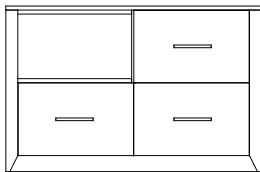

X-228 Dining Table

X-227 Wardrobe

Comfort Inn Collection

X-200 DI
Double Headboard (Inn)
56" x 48" x 1.5"

X-200 KI
King Headboard (Inn)
78" x 48" x 1.5"

X-200 KT
Headboard with Side Panels (Tall)
118" x 60" x 3.75"

X-200 QI
Double Headboard (Inn)
62" x 48" x 1.5"

X-207A
Nightstand (Lg. Grommet)
24" x 18" x 26"

X-207B
Nightstand (Sm. Grommet)
20" x 18" x 26"

X-207B WO
Nightstand (w/o Grommet)
22" x 18" x 26"

X-208AI
3 Drawer Chest
34" x 24" x 31"

X-208AS
3 Drawer Chest w/open shelf
48" x 24" x 31"

X-208BI
2 Drawer Microfridge (Inn)
48" x 24" x 31"

X-208BS
Microfridge Open Shelf (Suites)
48" x 24" x 31"

X-209
Desk
50.25" x 24" x 31"

X-210S
Media Panel
48" x 48" x 2.25"

X-220
Side Table
20" Diam. x 26"

X-222
Activity Table
30" x 30" x 30"

X-227
Wardrobe
35.25" x 78" x 24"

X-228
Dining Table
60" x 36" x 30"