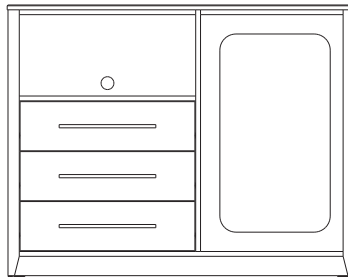

# The Downtown Collection IN CAFELLE FINISH

**END TABLE**  
22 x 22 x 24

**ROUND TABLE**  
22 dia x 24 H

**ACTIVITY TABLE**  
30 x 30 x 30

**DESK**  
48 x 24 x 30

**NIGHTSTAND**  
24 x 16 x 24

**COFFEE TABLE**  
40 x 20 x 18

**DRESSING BENCH**  
42 x 18 x 22.5

**DESK WITH DRAWER**  
48 x 24 x 30

**MIRROR**  
26 x 1 x 43

**MICROFRIDGE WITH DOOR**  
58 x 24 x 41

**MICROFRIDGE**  
58 x 24 x 41

**HEADBOARD FULL** 56 x 1.5 x 38  
**HEADBOARD QUEEN** 62 x 1.5 x 38  
**HEADBOARD KING** 80 x 1.5 x 38

**MICROFRIDGE II**  
23 x 22 x 56

**MEDIA CHEST**  
36 x 20 x 41

**HEADBOARD FULL** 56 x 2.5 x 48  
**HEADBOARD QUEEN** 62 x 2.5 x 48  
**HEADBOARD KING** 80 x 2.5 x 48