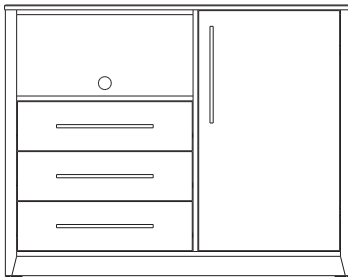

# The Downtown Collection IN CAFELLE FINISH

**END TABLE**  
22 x 22 x 24

**ROUND TABLE**  
22 dia x 24 H

**ACTIVITY TABLE**  
30 x 30 x 30

**DESK**  
48 x 24 x 30

**NIGHTSTAND**  
24 x 16 x 24

**COFFEE TABLE**  
40 x 20 x 18

**DRESSING BENCH**  
42 x 18 x 22.5

**DESK WITH DRAWER**  
48 x 24 x 30

**MIRROR**  
26 x 1 x 43

**MICROFRIDGE WITH DOOR**  
58 x 24 x 41

**MICROFRIDGE**  
58 x 24 x 41

**HEADBOARD FULL** 56 x 1.5 x 38  
**HEADBOARD QUEEN** 62 x 1.5 x 38  
**HEADBOARD KING** 80 x 1.5 x 38