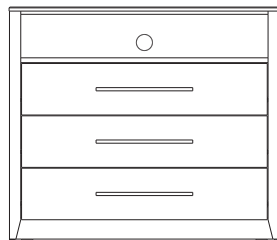

# The Downtown Collection IN CAFELLE FINISH

**END TABLE**  
22 x 22 x 24

**ROUND TABLE**  
22 dia x 24 H

**ACTIVITY TABLE**  
30 x 30 x 30

**DESK**  
48 x 24 x 30

**NIGHTSTAND**  
24 x 16 x 24

**COFFEE TABLE**  
40 x 20 x 18

**DRESSING BENCH**  
42 x 18 x 22.5

**DESK WITH DRAWER**  
48 x 24 x 30

**MIRROR**  
26 x 1 x 43

**MICROFRIDGE WITH DOOR**  
58 x 24 x 41

**MICROFRIDGE**  
58 x 24 x 41

**HEADBOARD FULL** 56 x 1.5 x 38  
**HEADBOARD QUEEN** 62 x 1.5 x 38  
**HEADBOARD KING** 80 x 1.5 x 38

**MICROFRIDGE II**  
23 x 22 x 56

**MEDIA CHEST**  
36 x 20 x 41

**HEADBOARD FULL** 56 x 2.5 x 48  
**HEADBOARD QUEEN** 62 x 2.5 x 48  
**HEADBOARD KING** 80 x 2.5 x 48