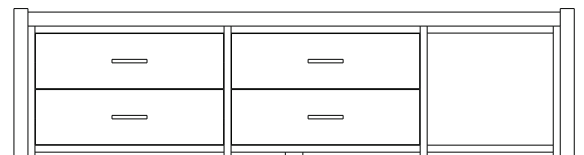

CHEST 2 DRAWERS
33 x 18 x 18

MINIBAR CHEST
51 x 23-3/4 x 40

MEDIA CHEST
33 x 18 x 41

SOFA
78 x 35 x 33

ARM CHAIR
40 x 35 x 33

DINING/DESK CHAIR
18 x 29 x 33

BAR STOOL
18 x 17 x 36
(30 seat h.)

BED BASE FULL XL: 54 x 80 x 40
QUEEN SIZE: 60 x 80 x 40
KING SIZE: 78 x 80 x 40

BED FULL XL
54 x 80 x 21
QUEEN SIZE
60 x 80 x 40
KING SIZE
78 x 80 x 40

BED FULL XL CHEST 4 DRAWERS: 54 x 80 x 21
QUEEN SIZE: 60 x 80 x 40
KING SIZE: 78 x 80 x 40