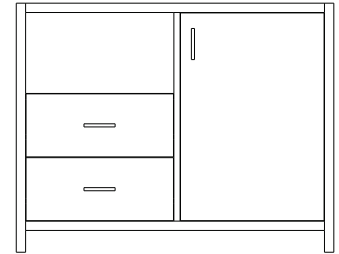

END TABLE
20 x 20 x 22

COMPUTER DESK
47 x 24 x 30

DINING TABLE
42 x 42 x 31

COFFEE TABLE
42 x 24 x 18

TV STAND
47 x 18 x 21

NIGHTSTAND 1 DRAWER TOP
20 x 20 x 26

NIGHTSTAND 1 DRAWER
20 x 20 x 21

CHEST 4 DRAWERS
33 x 18 x 36

CHEST 2 DRAWERS
33 x 18 x 18

MINIBAR CHEST
51 x 23-3/4 x 40

MEDIA CHEST
33 x 18 x 41

SOFA
78 x 35 x 33

ARM CHAIR
40 x 35 x 33

DINING/DESK CHAIR
18 x 29 x 33

BAR STOOL
18 x 17 x 36
(30 seat h.)

BED BASE FULL XL: 54 x 80 x 40
QUEEN SIZE: 60 x 80 x 40
KING SIZE: 78 x 80 x 40