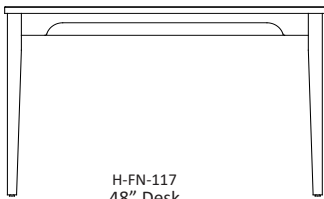

H-FN-406 Vertical Microfridge

H-FN-118 Peninsula Desk

H-FN-201 Guest Room Chair

ZR5097A Task Chair

Red Roof Collection

H-FN-101
Microfridge - no drawer
43" x 20" x 32.7"

H-FN-115
King Headboard
78" x 36" x 2.625"

H-FN-114
King Headboard
61" x 36" x 2.625"

H-FN-117
48" Desk
48" x 20" x 30"

H-FN-116
48" Cantilever Desk
48" x 18.875" x 4"

H-FN-407
57" TV Panel
57" x 46.75" x 1.25"

H-FN-108
16" Nightstand w/drawer
16" x 16" x 24"

H-FN-405
46" Vertical Microfridge
22" x 22.625" x 46"

H-FN-103
Two Drawer Microfridge
51.625" x 20" x 33"

H-FN-118
Peninsula Desk
69.31" x 60" x 30"

H-FN-402
24" Nightstand w/drawer
24" x 16" x 24"

H-FN-201
Guest Room Chair
27" x 29.5" x 36"